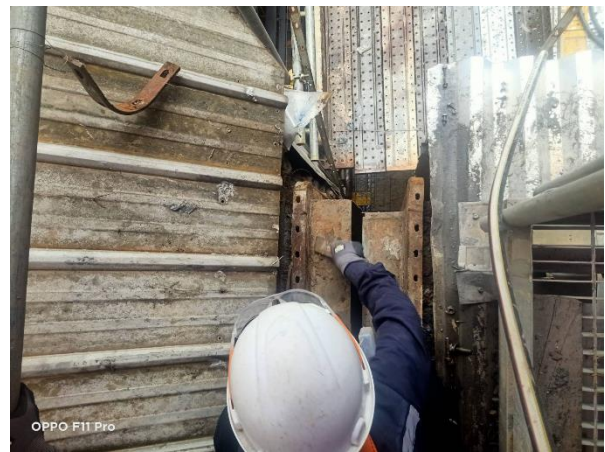

Picture

Remark:

Date: 06/08/2023

Job name: Remove Expansion joint Unit 1

Description:

- Remove ESP Inlet No.4 Expansion joint
- Cleaning Liner and Expansion joint Frame
- ทาสี Liner and Expansion joint Frame
- รองงานประกอบกับ