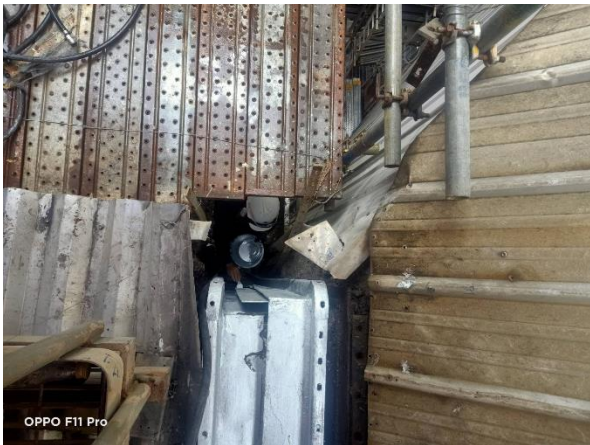

Job name: Remove Expansion joint Unit 1

Description:

- Remove ESP Inlet No.4 Expansion joint
- Cleaning Liner and Expansion joint Frame
- ทาสี Liner and Expansion joint Frame
- รองงานประกอบกับ

Picture

Remark:

Date: 06/08/2023