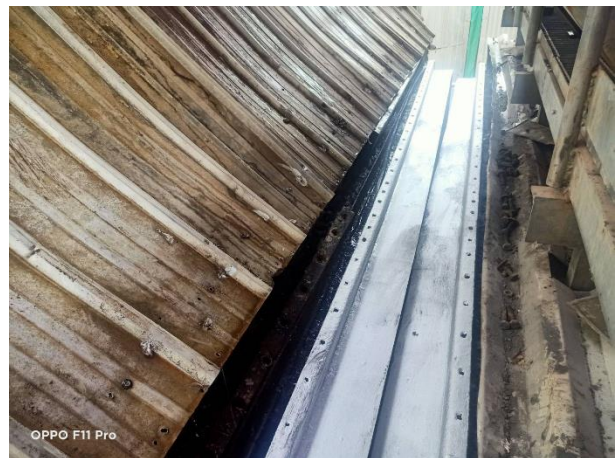

Job name: Remove Expansion joint Unit 1

Description:

- Remove ESP Inlet No.4 Expansion joint
- Cleaning Liner and Expansion joint Frame
- ทาสี Liner and Expansion joint Frame
- รองงานประกอบกับ

Picture

Remark:

Date: 06/08/2023